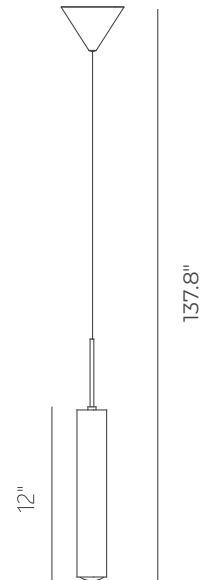

<b>PROJECT</b>			
<b>DATE</b>		<b>TYPE</b>	

Zooming

4.7"

## FOCUS

**Material:**  
Aluminum

**Optical Lens:**  
Acrylic

**Finishes:**  
BC - Brushed Champagne  
SDG - Satin Dark Gray  
SN - Stain Nickel

**Color Temp.:**  
3000K

**CRI (Ra):**  
≥90

**LED Rated Life:**  
≈50,000 Hours