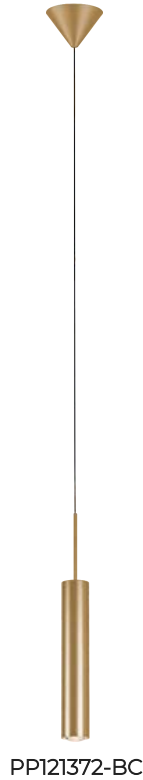

<b>PROJECT</b>			
<b>DATE</b>		<b>TYPE</b>	

Zooming

4.7"

## FOCUS

**Material:**  
Aluminum

**Optical Lens:**  
Acrylic

**Finishes:**  
BC - Brushed Champagne  
SDG - Satin Dark Gray  
SN - Stain Nickel

**Color Temp.:**  
3000K

**CRI (Ra):**  
≥90

**LED Rated Life:**  
≈50,000 Hours

**Dimming:**  
100% - 10%

**Wattage:**

**PP121372**

6W

**Voltage:**

100~130V

**Total Lumens:**

420