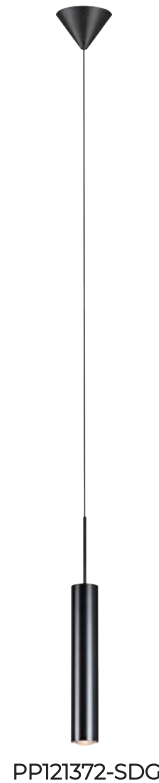

<b>PROJECT</b>			
<b>DATE</b>		<b>TYPE</b>	

Zooming

4.7"

## FOCUS

**Material:**  
Aluminum

**Optical Lens:**  
Acrylic

**Finishes:**  
BC - Brushed Champagne  
SDG - Satin Dark Gray  
SN - Stain Nickel

**Color Temp.:**  
3000K

**CRI (Ra):**  
≥90

**LED Rated Life:**  
≈50,000 Hours

**Dimming:**  
100% - 10%

**Wattage:**

**PP121372**

6W

**Voltage:**

100~130V

**Total Lumens:**

420